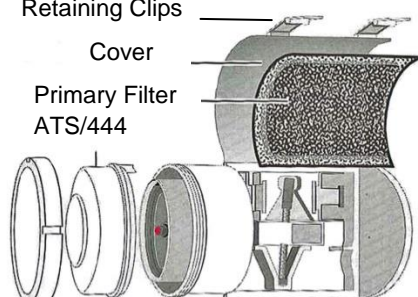

Diaphragm Assembly ATS/443 (with Pre-Greased Shaft)

Refer to Maintenance Guide for Fitting Instructions

ATS7562E (05/12/17)

Spring ATS/442

Refer to Maintenance Guide for Fitting Instructions

Retaining Clips

Cover

Primary Filter
ATS/444

Refer to Maintenance Guide for Fitting Instructions

Diaphragm Assembly ATS/443 (with Pre-Greased Shaft)

Refer to Maintenance Guide for Fitting Instructions

ATS7562E (05/12/17)