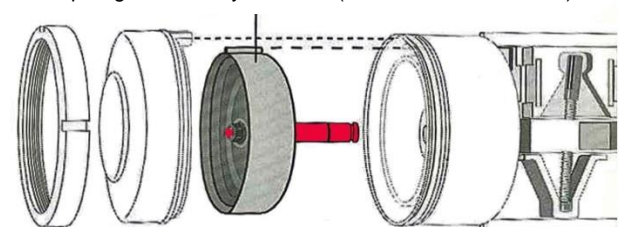

Diaphragm Assembly ATS/443 (with Pre-Greased Shaft)

Refer to Maintenance Guide for Fitting Instructions

ATS7562E (05/12/17)

Spring ATS/442

Refer to Maintenance Guide for Fitting Instructions

Retaining Clips

Cover

Primary Filter
ATS/444

Refer to Maintenance Guide for Fitting Instructions

Diaphragm Assembly ATS/443 (with Pre-Greased Shaft)

Refer to Maintenance Guide for Fitting Instructions

ATS7562E (05/12/17)